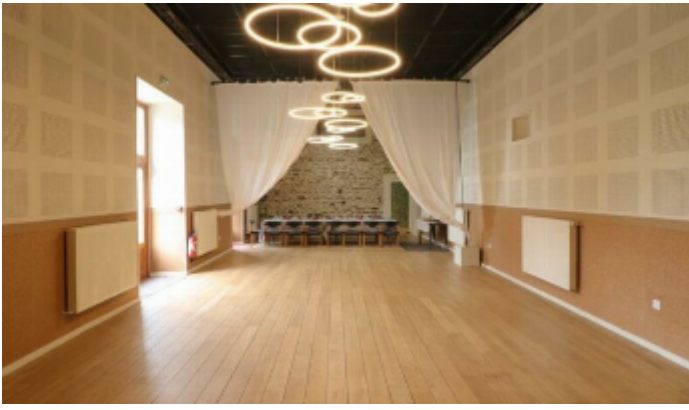

MONTAGNES
DE
NORMANDIE