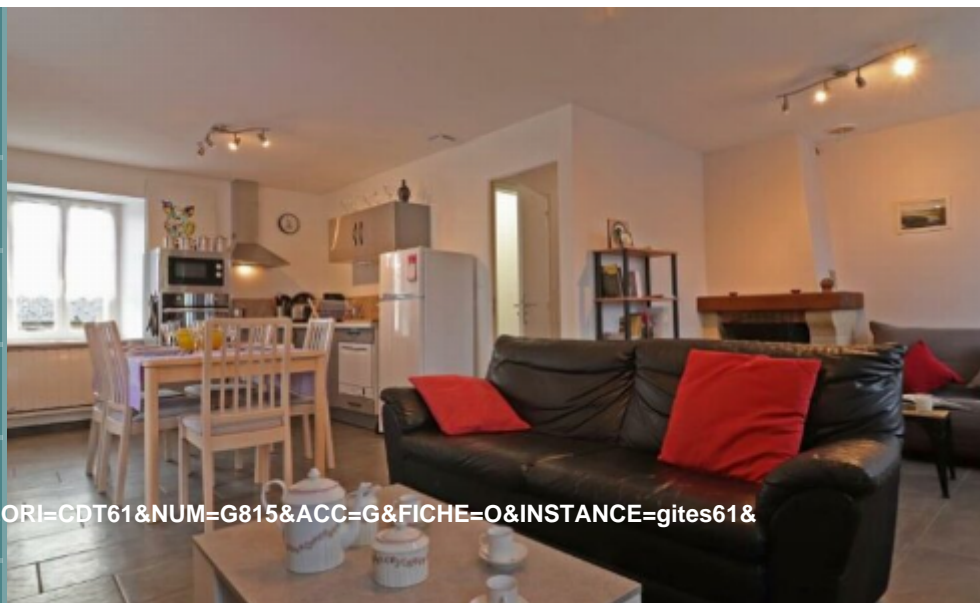

Gîte Gîte de France "Gite de la Lys"

7, L'Etre aux coqs - Bréel,
BREEL, 61100 ATHIS-VAL DE
ROUVRE

02 33 28 07 00

resa@orne.fr

Holiday vouchers

<https://www.gites-de-france-orne.com/cgi.php?&OPE=CDT61&ORI=CDT61&NUM=G815&ACC=G&FICHE=O&INSTANCE=gites61&>

Détail des tarifs :

Week (appartement) : 495,00€,
(Off-peak season)

Week-end (appartement) :
290,00€, *(Off-peak season)*

Week (appartement) : 495,00€,
(Mid-season)

Week-end (appartement) :
290,00€, *(Mid-season)*

Week (appartement) : 495,00€,
(High-season)

Week-end (appartement) :
290,00€, *(High-season)*

- Cleaning / housework
- Linen provided

Présentation

Lovers of nature and hiking, this cottage is ideally located in the heart of the magnificent « Suisse Normande » in a small hamlet. You can reach the famous steep site of Roche d'Oetre 2.5 km with tree climbing park, or the House of the River and the Landscape which organizes natural activities, or the equestrian center of the LYS for horseback riding in an exceptional environment!

Detached single storey house with steps: living room with lounge area (fireplace with wood provided) and fully equipped kitchen, bedroom (bed made for 2 people 160 x 200 cm separable with topper), bedroom (2 beds made for 1 person), bathroom water, separate wc. Electric heating included. 1000 m² enclosed garden.

MONTAGNES
DE NORMANDIE