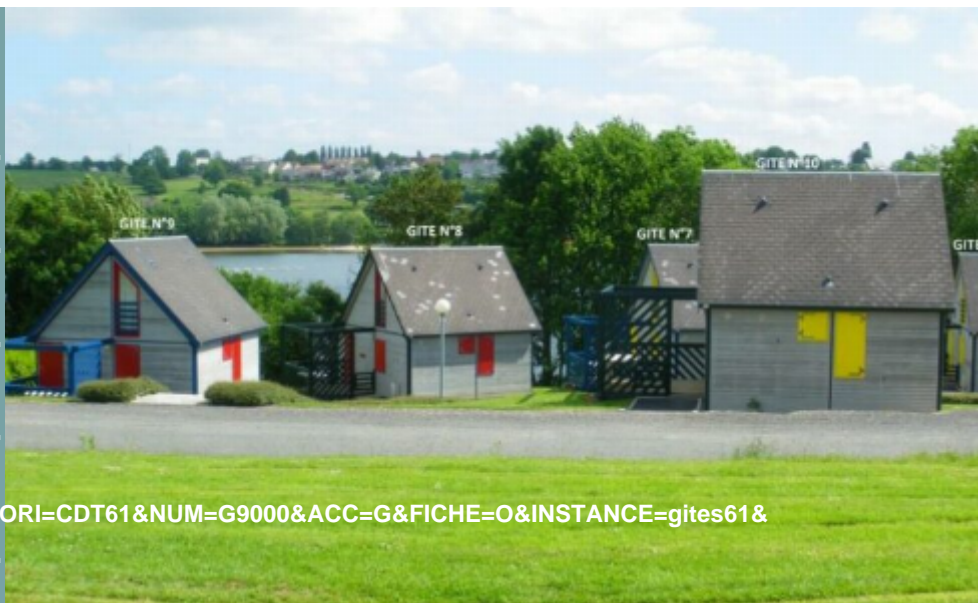

# Gîte Chalet N°10 du chemin de la Lande

"Chemin de la Lande", LA  
FERTE MACE, 61600 LA FERTE  
MACE

02 33 28 07 00

resa@orne.fr

Holiday vouchers

<https://www.gites-de-france-orne.com/cgi.php?&OPE=CDT61&ORI=CDT61&NUM=G9000&ACC=G&FICHE=O&INSTANCE=gites61&>

## Présentation

Near a body of water of 28 hectares. Sports facilities and activities are at your disposal: pedestrian pathways, swimming in July and August, windsurfing, pedal boats, electric boats, golf swing, climbing wall...